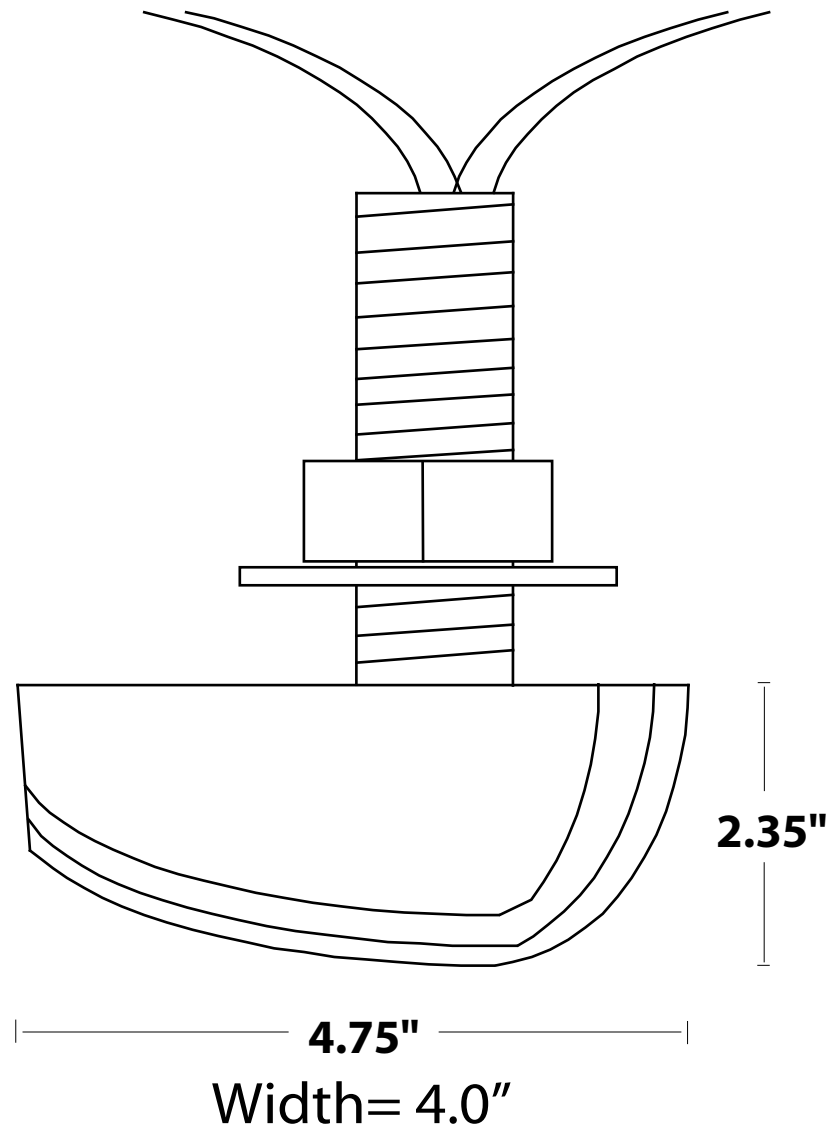

Color Twinscope Thru-Hull Transducers

Interphase Technologies, Inc.
2880 Research Park Drive, Suite 140
Soquel, CA 95073 USA
PHONE 831.477.4944
FAX 831.462.7444
EMAIL comments@interphase-tech.com
WEB SITE www.interphase-tech.com